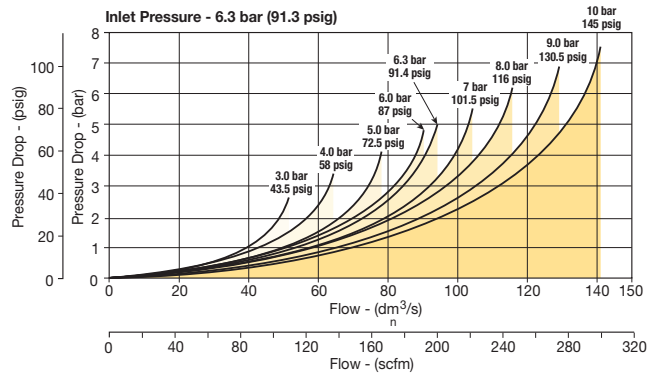

Material Specifications

Body	Aluminum
Body cover	Polyester
Seals	Nitrile NBR

Mounting Brackets

	Description	Part number
	L-bracket mounting kit	P3HKA00ML
P31	Foot bracket mounting kit	P3HKA00MC

Flow Charts

P31DA 1/4" Remote Dump Valve

P32DA 1/2" Remote Dump Valve

Dimensions mm (inches)

P31D

P32D

Most Popular