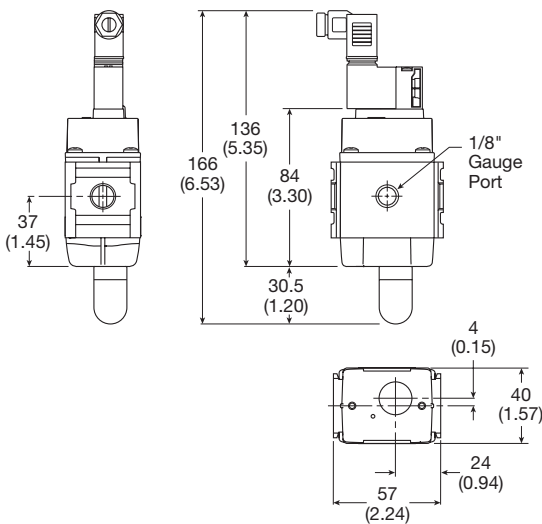

Material Specifications

Body	Aluminum
Body cover	Polyester
Seals	Nitrile NBR

Mounting Brackets

	Description	Part number
	L-bracket mounting kit	P3HKA00ML
P31	Foot bracket mounting kit	P3HKA00MC

Flow Charts

P31DA 1/4" Remote Dump Valve

P32DA 1/2" Remote Dump Valve

Dimensions mm (inches)

P31D

P32D

Most Popular