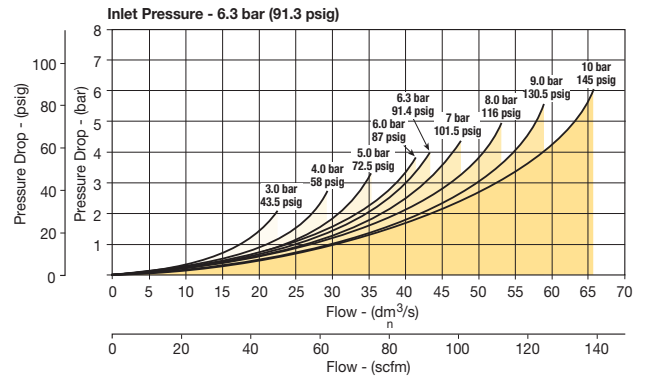

Material Specifications

Body	Aluminum
Body cover	Polyester
Seals	Nitrile NBR

Mounting Brackets

	Description	Part number
	L-bracket mounting kit	P3HKA00ML
P31	Foot bracket mounting kit	P3HKA00MC

Flow Charts

P31DA 1/4" Remote Dump Valve

P32DA 1/2" Remote Dump Valve

Dimensions mm (inches)

P31D

P32D

Most Popular