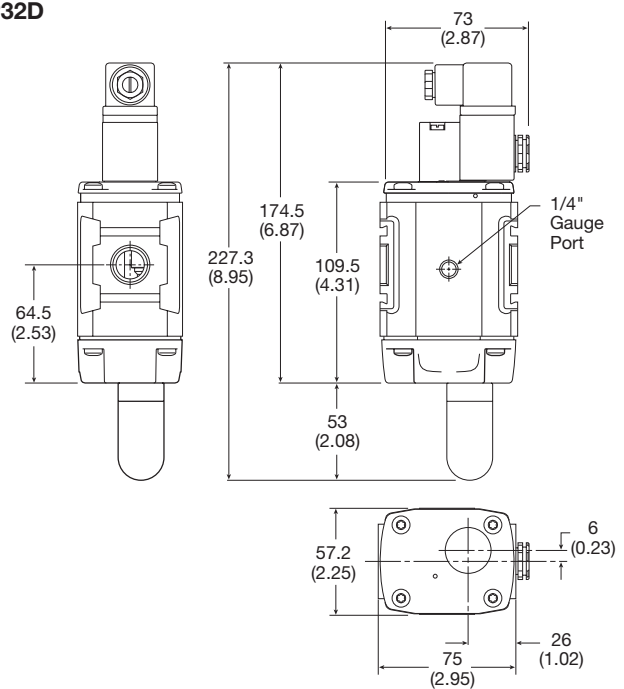

Material Specifications

Body	Aluminum
Body cover	Polyester
Seals	Nitrile NBR

Mounting Brackets

	Description	Part number
	L-bracket mounting kit	P3HKA00ML
P31	Foot bracket mounting kit	P3HKA00MC

Flow Charts

P31DA 1/4" Remote Dump Valve

P32DA 1/2" Remote Dump Valve

Dimensions mm (inches)

P31D

P32D

Most Popular