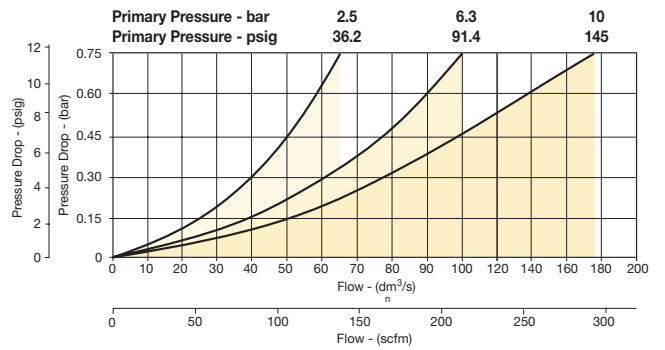

### Most Popular

**Material Specifications**

Body	Aluminium
Sight glass and bowl	Polypropylene
Body cover	ABS
Element	Sintered P.E.
Seals	Nitrile NBR
Manual / semi-auto drain	Acetal
Automatic drain	PA / $\varnothing$ 10mm brass connection

**Flow Characteristics**

**(3/4") Filter 5 micron**

**(1") Filter 5 micron**

mm (Inches)

**Most Popular**