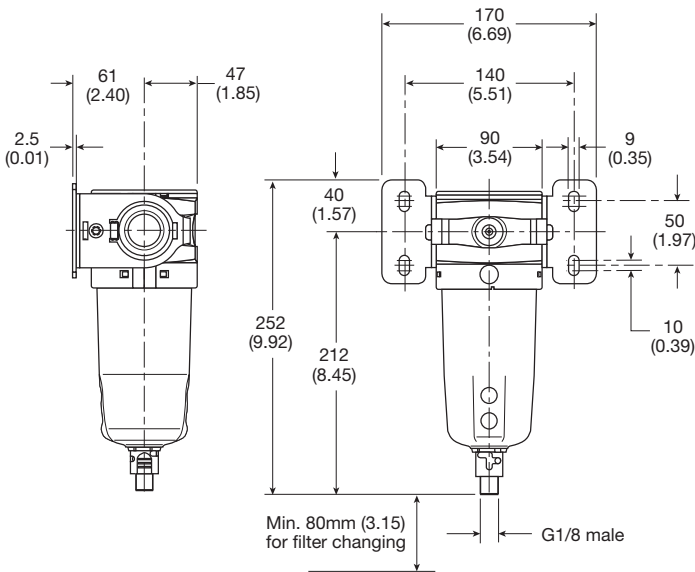

### Most Popular

**Material Specifications**

Body	Aluminium
Sight glass and bowl	Polypropylene
Body cover	ABS
Element	Sintered P.E.
Seals	Nitrile NBR
Manual / semi-auto drain	Acetal
Automatic drain	PA / $\varnothing$ 10mm brass connection

**Flow Characteristics**

**(3/4") Filter 5 micron**

**(1") Filter 5 micron**

mm (Inches)

**Most Popular**